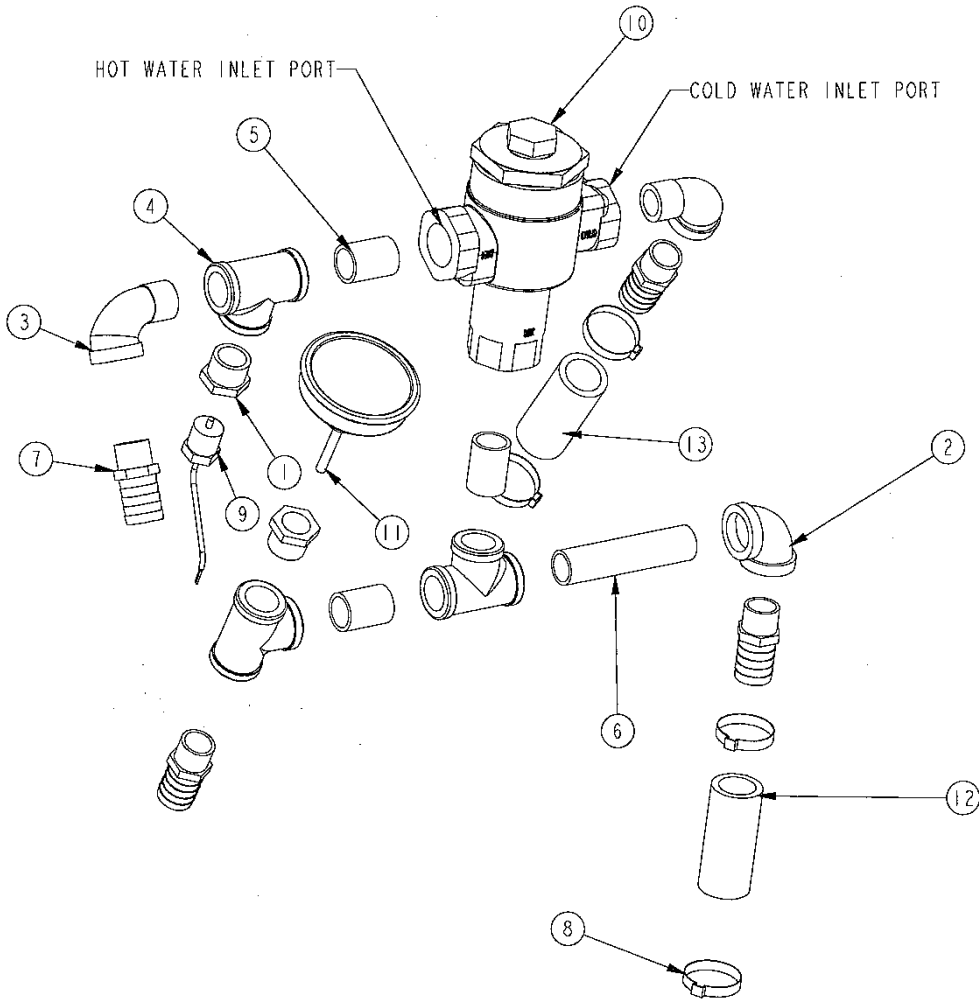

**MIXING VALVE ASSEMBLY
NEW VALVE / SF12A**

ITEM	PART DESCRIPTION	PART / DRAWER
1	Bushing 3/4 x 1/2 Bronze	01-101906
2	Elbow 3/4 x 90 Deg Bronze	01-111406
3	Elbow St 3/4 x 90 Bronze	01-131406
4	Tee, 3/4 Close, Bronze	01-161406
5	Nipple, 3/4 Close, Bronze	01-291000
6	Nipple, 3/4 x 4 Bronze	01-291702
7	Hose Barb 3/4 x 3/4	01-411801
8	Clamp: Oetiker, for 1" Hose	01-451205
9	Thermocouple, Type J	03-332000
10	Cobraco Mixing Valve 3/4"	05-121903
11	Thermometer 1/2" w/3" Dial	05-501225
12	Hose, 1" Multi-Purpose	2231-20
13	Hose, 1" Multi-Purpose	2231-23