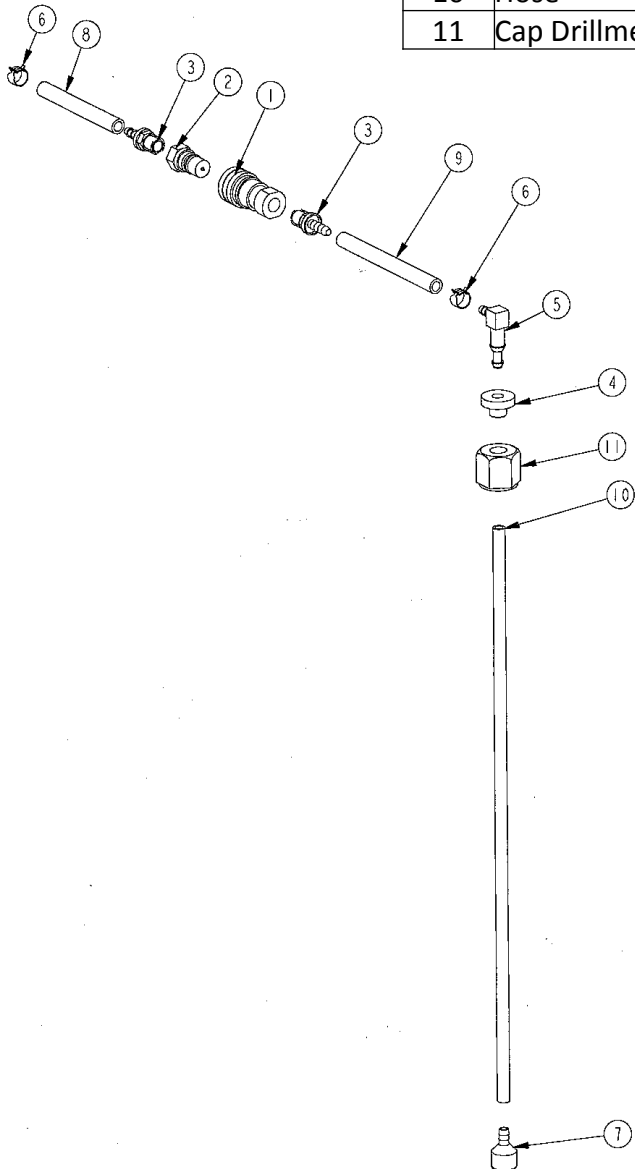

FUEL INLET ASSEMBLY / SF12A

ITEM	PART DESCRIPTION	PART / DRAWER
1	Quick Coupler, Hydraulic	01-410102
2	Quick Coupler, Hydraulic Nipple	01-410103
3	Hose Barb	01-411111
4	Grommet	01-411112-1
5	Barb	01-411113
6	Uni Clamp	01-451020
7	Inlet Screen	05-121300
8	Fuel Line	2202-20
9	Fuel Line	2202-4
10	Hose	2239-19
11	Cap Drillment	BTVI-0206