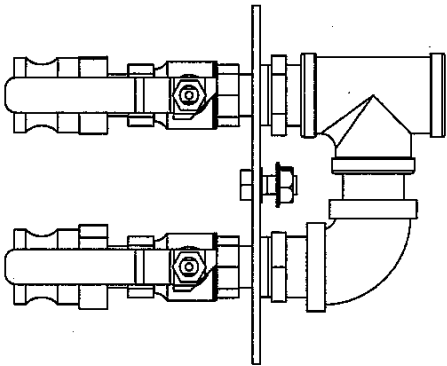

### FIRE HOSE CONNECT ASSEMBLY / SF12A

ITEM	PART DESCRIPTION	PART / DRAWER
1	Nipple, Reducing 1 1/2 x 3/4	01-301101
2	Hose Washe, 3/4"	01-401020
3	Garden Hose Adapter 3/4" GHT	01-401101

## CHEMICAL TANK ASSEMBLY SF12 / SF12-A

ITEM	PART DESCRIPTION	PART / DRAWER
1	Coupling Body (BTM)	01-410120
2	Barb Insert (TOP)	01-410121
3	Clamp	01-451000
4	Solution Tank, 2 1/2 Gal. w/Cap	29-131111

COIL INLET ASSEMBLY SF12		
ITEM	PART DESCRIPTION	PART / DRAWER
1	Elbow 3/4 x 90 Deg Bronze	01-111406
2	Nipple, 3/4 x 4 Bronze	01-291702
3	Hose Barb 3/4 x 3/4	01-411801
4	Clamp: Oetiker, for 1" Hose	01-451205
5	Hose, 1" Multi-Purpose	2231-32

**WASH ASSEMBLY (BLUE)  
SF12A**

ITEM	PART DESCRIPTION	PART / DRAWER
1	Bushing 3/4" x 1/2" Bronze	01-101906
2	Elbow 3/4" x 90 Deg Bronze	01-111406
3	Tee, 3/4" Bronze	01-161406
4	Nipple, 1/2" Close, Bronze	01-281002
5	Nipple	01-291102
6	Cam Lock Connector Blue	01-410107
7	Hose Barb 3/4" x 1"	01-411801
8	Capscrew: Zinc 5/16 x 3/4	02-121100
9	5/16-18 Zinc Serrated Nut	02-301200
10	Washer 5/16" Star	02-501202
11	EPDM Washer	02-550100
12	Ball Valve 1/2" Forged	05-201105
13	Outlet Plate	BTV1-0012

**WASH ASSEMBLY (RED)  
SF12A**

ITEM	PART DESCRIPTION	PART / DRAWER
1	Bushing 3/4" x 1/2" Bronze	01-101906
2	Elbow 3/4" x 90 Deg Bronze	01-111406
3	Tee, 3/4" Bronze	01-161406
4	Nipple, 1/2" Close, Bronze	01-281002
5	Nipple	01-291102
6	Cam Lock Connector Red	01-410106
7	Capscrew: Zinc 5//16 x 3/4	02-121100
8	5/16-18 Zinc Serrated Nut	02-301200
9	Washer 5/16" Star	02-501202
10	EPDM Washer	02-550100
11	Ball Valve 1/2" Forged	05-201105
12	Outlet Plate	BTV1-0012