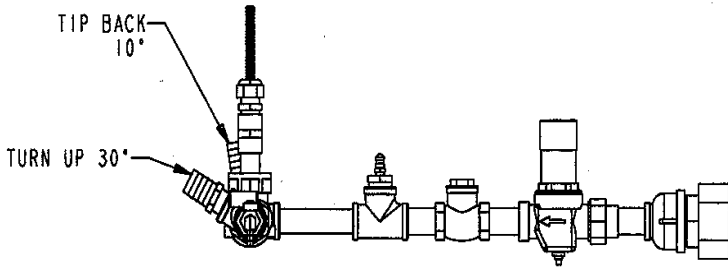

WATER INLET ASSEMBLY / SF12A

ITEM	PART DESCRIPTION	PART / DRAWER
1	Bushing 3/4" x 1/4 Bronze	01-101900
2	Bushing 3/4" x 1/8 Bronze	01-101904
3	Bushing 1 x 3/4 Bronze	01-102006
4	Elbow St 3/4 x 90 Bronze	01-131406
5	Tee, 3/4 Bronze	01-161406
6	Coupling, PVC 1/2" NPT BLK	01-201305
7	Coupling, Bronze 1 1/2 x 1" Bronze	01-221305
8	Nipple, 3/4 Close, Bronze	01-291000
9	Nipple, 3/4 x 4, Bronze	01-291702
10	Nipple, 1" x 2"	01-301302
11	Fire Hose 1 1/2 x 1" NPT	01-401105
12	Hose Barb	01-411102
13	Hose Barb 3/4 x 3/4	01-411801
14	Heyco Connector	03-192520
15	Pressure Control, 1"	04-101730
16	Flow Switch	04-101930
17	Check Valve, Cast Brass	05-121210
18	Air Valve 1/8"	05-141000
19	1/4" Ball Valve, 1/4 N x 1/4 F	05-201210
20	Conduit, 5/16" Black Nylon	1032-25

SIDE VIEW