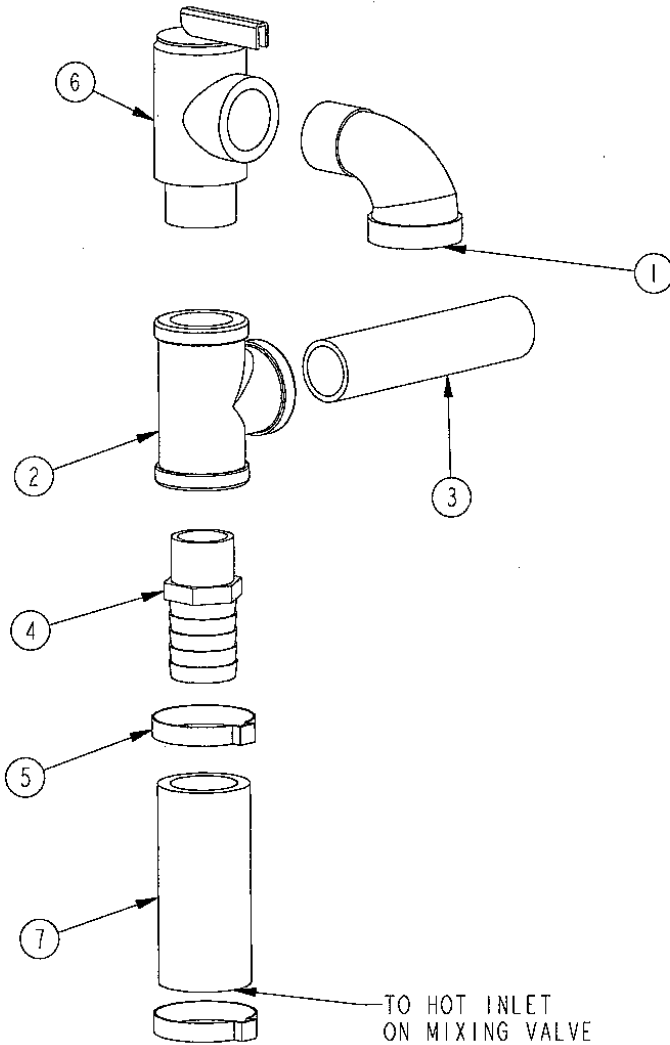

WATER INLET ASSEMBLY / SF12A

ITEM	PART DESCRIPTION	PART / DRAWER
1	Bushing 3/4" x 1/4 Bronze	01-101900
2	Bushing 3/4" x 1/8 Bronze	01-101904
3	Bushing 1 x 3/4 Bronze	01-102006
4	Elbow St 3/4 x 90 Bronze	01-131406
5	Tee, 3/4 Bronze	01-161406
6	Coupling, PVC 1/2" NPT BLK	01-201305
7	Coupling, Bronze 1 1/2 x 1" Bronze	01-221305
8	Nipple, 3/4 Close, Bronze	01-291000
9	Nipple, 3/4 x 4, Bronze	01-291702
10	Nipple, 1" x 2"	01-301302
11	Fire Hose 1 1/2 x 1" NPT	01-401105
12	Hose Barb	01-411102
13	Hose Barb 3/4 x 3/4	01-411801
14	Heyco Connector	03-192520
15	Pressure Control, 1"	04-101730
16	Flow Switch	04-101930
17	Check Valve, Cast Brass	05-121210
18	Air Valve 1/8"	05-141000
19	1/4" Ball Valve, 1/4 N x 1/4 F	05-201210
20	Conduit, 5/16" Black Nylon	1032-25

SIDE VIEW

**METAL FUEL TANK ASSEMBLY / SF12A  
TV1 20 LITER FUEL TANK**

ITEM	PART DESCRIPTION	PART / DRAWER
1	Push Lok Hose Barb	01-410104
2	Push Lok Hose Barb Nipple	01-410105
3	Hose Barb	01-411111
4	Filler Cap, Vented	01-431000
5	Uni Clamp	01-451020
6	Screw	02-101770
7	Hex Nut	02-301004
8	Bumper	03-241102
9	Fuel Line	2202-24
10	Fuel Line	2202-9
11	Fuel Tank Weldment	BTV1-0205
12	Fuel Inlet Assembly	ETV1-0010-3

CENTER PADS ON THREE SIDES

DETAIL A  
SCALE 1.000

**WRENCH ASSEMBLY / SF12  
TVI MIX VALVE**

ITEM	PART DESCRIPTION	PART / DRAWER
1	Set Screw 8-32 x 5/16"	02-100507
2	Allen Wrench 5/64"	02-100508
3	Cover	02-100509
4	Wrench Weldment	BTV1-0076

NOTE: NOT ALL PARTS ARE SHOWN ON THIS PAGE

TOP VIEW:  
TURN UP AS SHOWN

COIL OUTLET ASSEMBLY / SF12A		
ITEM	PART DESCRIPTION	PART / DRAWER
1	Elbow St 3/4 x 90 Bronze	01-131406
2	Tee, 3/4 Bronze	01-161406
3	Nipple, 3/4 x 4 Bronze	01-291702
4	Hose Barb 3/4 x 3/4	01-411801
5	Clamp: Oetiker, for 1" Hose	01-451205
6	Pressure Relief Valve, 150 PSI	05-101410
7	Hose, 1" Multi-Purpose	2231-23