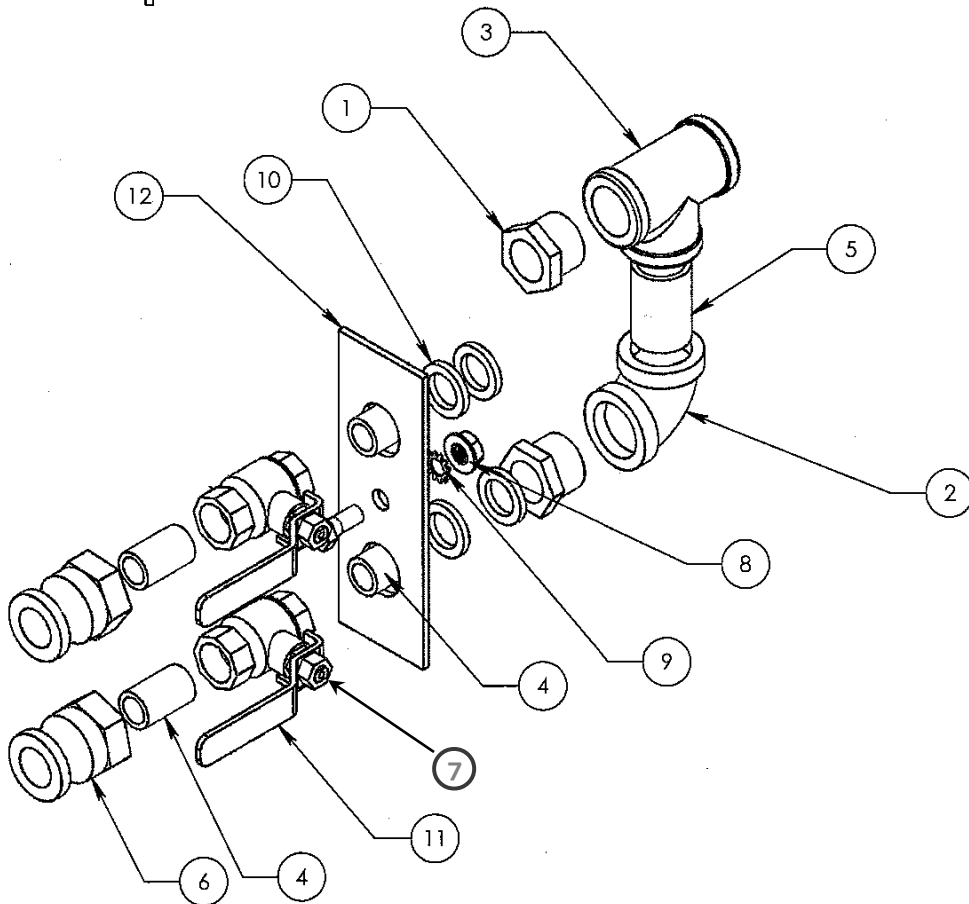

## CHEMICAL TANK ASSEMBLY SF12 / SF12-A

ITEM	PART DESCRIPTION	PART / DRAWER
1	Coupling Body (BTM)	01-410120
2	Barb Insert (TOP)	01-410121
3	Clamp	01-451000
4	Solution Tank, 2 1/2 Gal. w/Cap	29-131111

COIL INLET ASSEMBLY SF12		
ITEM	PART DESCRIPTION	PART / DRAWER
1	Elbow 3/4 x 90 Deg Bronze	01-111406
2	Nipple, 3/4 x 4 Bronze	01-291702
3	Hose Barb 3/4 x 3/4	01-411801
4	Clamp: Oetiker, for 1" Hose	01-451205
5	Hose, 1" Multi-Purpose	2231-32

**WASH ASSEMBLY (BLUE)  
SF12A**

ITEM	PART DESCRIPTION	PART / DRAWER
1	Bushing 3/4" x 1/2" Bronze	01-101906
2	Elbow 3/4" x 90 Deg Bronze	01-111406
3	Tee, 3/4" Bronze	01-161406
4	Nipple, 1/2" Close, Bronze	01-281002
5	Nipple	01-291102
6	Cam Lock Connector Blue	01-410107
7	Hose Barb 3/4" x 1"	01-411801
8	Capscrew: Zinc 5/16 x 3/4	02-121100
9	5/16-18 Zinc Serrated Nut	02-301200
10	Washer 5/16" Star	02-501202
11	EPDM Washer	02-550100
12	Ball Valve 1/2" Forged	05-201105
13	Outlet Plate	BTV1-0012

**WASH ASSEMBLY (RED)  
SF12A**

ITEM	PART DESCRIPTION	PART / DRAWER
1	Bushing 3/4" x 1/2" Bronze	01-101906
2	Elbow 3/4" x 90 Deg Bronze	01-111406
3	Tee, 3/4" Bronze	01-161406
4	Nipple, 1/2" Close, Bronze	01-281002
5	Nipple	01-291102
6	Cam Lock Connector Red	01-410106
7	Capscrew: Zinc 5//16 x 3/4	02-121100
8	5/16-18 Zinc Serrated Nut	02-301200
9	Washer 5/16" Star	02-501202
10	EPDM Washer	02-550100
11	Ball Valve 1/2" Forged	05-201105
12	Outlet Plate	BTV1-0012