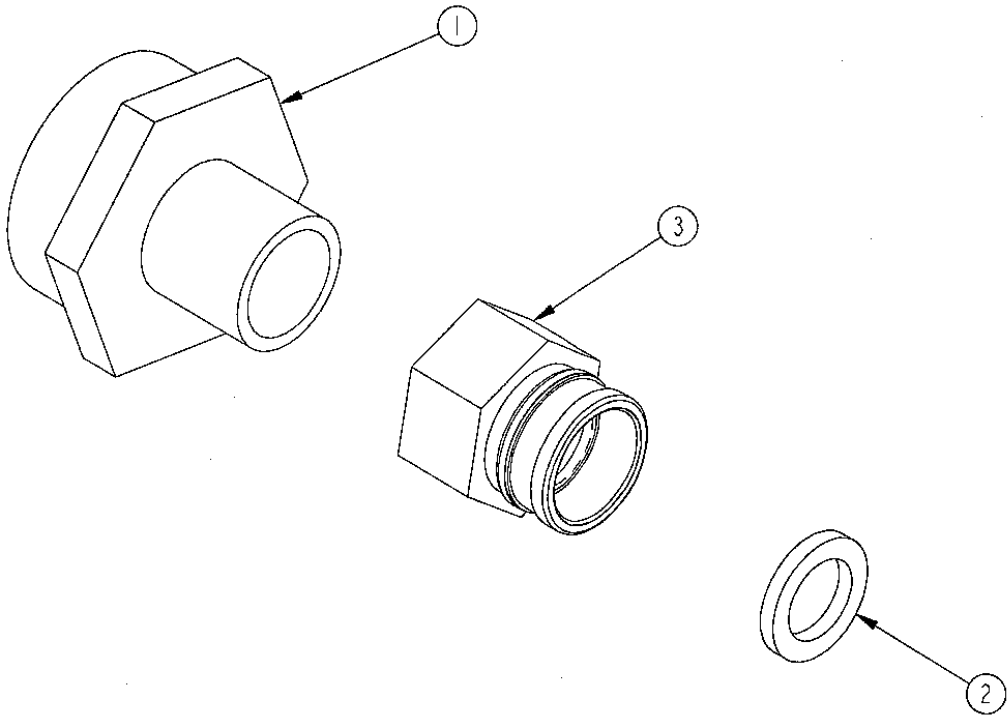

FIRE HOSE CONNECT ASSEMBLY / SF12A

ITEM	PART DESCRIPTION	PART / DRAWER
1	Nipple, Reducing 1 1/2 x 3/4	01-301101
2	Hose Washe, 3/4"	01-401020
3	Garden Hose Adapter 3/4" GHT	01-401101