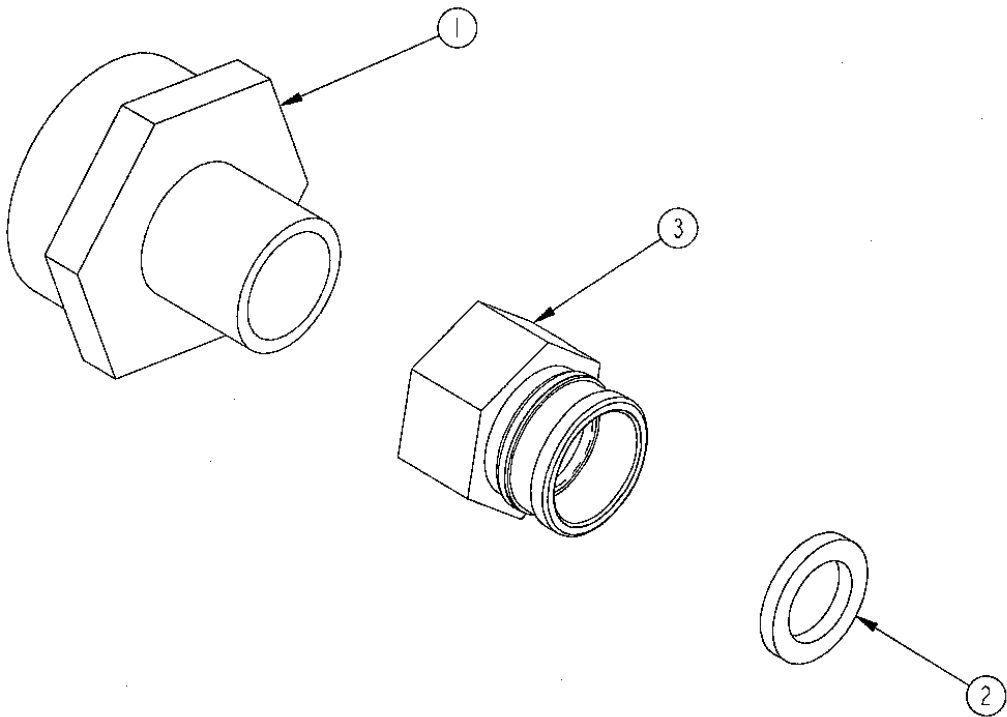

FIRE HOSE CONNECT ASSEMBLY / SF12A

ITEM	PART DESCRIPTION	PART / DRAWER
1	Nipple, Reducing 1 1/2 x 3/4	01-301101
2	Hose Washe, 3/4"	01-401020
3	Garden Hose Adapter 3/4" GHT	01-401101