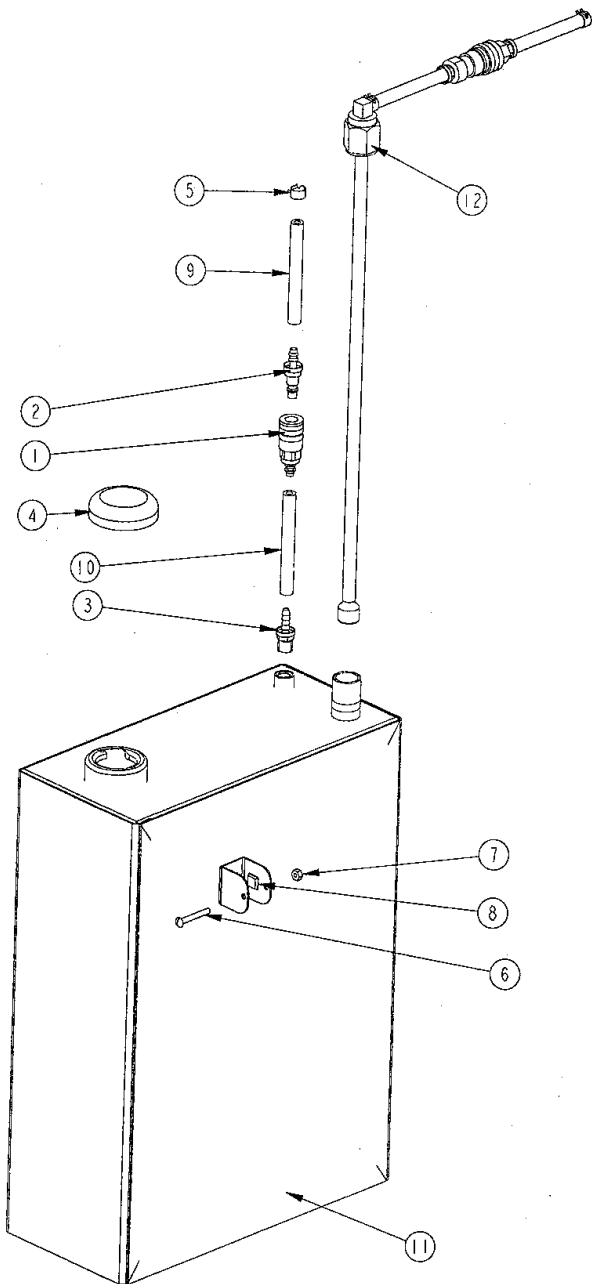

**WASH ASSEMBLY (RED)  
SF12A**

ITEM	PART DESCRIPTION	PART / DRAWER
1	Bushing 3/4" x 1/2" Bronze	01-101906
2	Elbow 3/4" x 90 Deg Bronze	01-111406
3	Tee, 3/4" Bronze	01-161406
4	Nipple, 1/2" Close, Bronze	01-281002
5	Nipple	01-291102
6	Cam Lock Connector Red	01-410106
7	Capscrew: Zinc 5//16 x 3/4	02-121100
8	5/16-18 Zinc Serrated Nut	02-301200
9	Washer 5/16" Star	02-501202
10	EPDM Washer	02-550100
11	Ball Valve 1/2" Forged	05-201105
12	Outlet Plate	BTV1-0012

WATER INLET ASSEMBLY / SF12A

ITEM	PART DESCRIPTION	PART / DRAWER
1	Bushing 3/4" x 1/4 Bronze	01-101900
2	Bushing 3/4" x 1/8 Bronze	01-101904
3	Bushing 1 x 3/4 Bronze	01-102006
4	Elbow St 3/4 x 90 Bronze	01-131406
5	Tee, 3/4 Bronze	01-161406
6	Coupling, PVC 1/2" NPT BLK	01-201305
7	Coupling, Bronze 1 1/2 x 1" Bronze	01-221305
8	Nipple, 3/4 Close, Bronze	01-291000
9	Nipple, 3/4 x 4, Bronze	01-291702
10	Nipple, 1" x 2"	01-301302
11	Fire Hose 1 1/2 x 1" NPT	01-401105
12	Hose Barb	01-411102
13	Hose Barb 3/4 x 3/4	01-411801
14	Heyco Connector	03-192520
15	Pressure Control, 1"	04-101730
16	Flow Switch	04-101930
17	Check Valve, Cast Brass	05-121210
18	Air Valve 1/8"	05-141000
19	1/4" Ball Valve, 1/4 N x 1/4 F	05-201210
20	Conduit, 5/16" Black Nylon	1032-25

SIDE VIEW

**METAL FUEL TANK ASSEMBLY / SF12A  
TV1 20 LITER FUEL TANK**

ITEM	PART DESCRIPTION	PART / DRAWER
1	Push Lok Hose Barb	01-410104
2	Push Lok Hose Barb Nipple	01-410105
3	Hose Barb	01-411111
4	Filler Cap, Vented	01-431000
5	Uni Clamp	01-451020
6	Screw	02-101770
7	Hex Nut	02-301004
8	Bumper	03-241102
9	Fuel Line	2202-24
10	Fuel Line	2202-9
11	Fuel Tank Weldment	BTV1-0205
12	Fuel Inlet Assembly	ETV1-0010-3

CENTER PADS ON THREE SIDES

DETAIL A  
SCALE 1.000

**WRENCH ASSEMBLY / SF12  
TVI MIX VALVE**

ITEM	PART DESCRIPTION	PART / DRAWER
1	Set Screw 8-32 x 5/16"	02-100507
2	Allen Wrench 5/64"	02-100508
3	Cover	02-100509
4	Wrench Weldment	BTV1-0076