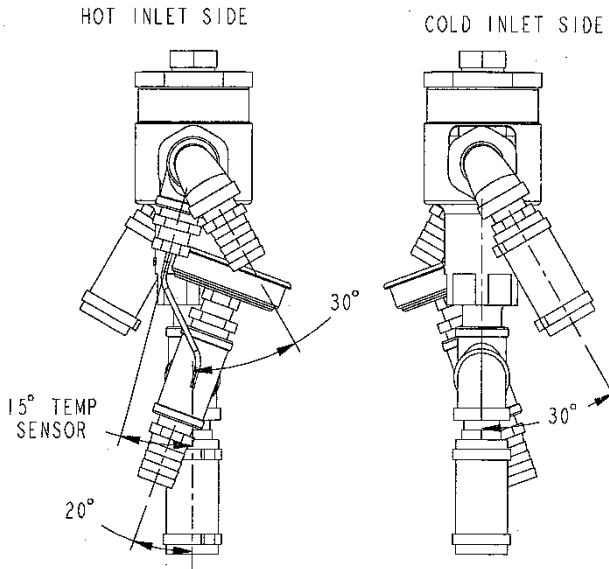

**MIXING VALVE ASSEMBLY
NEW VALVE / SF12A**

ITEM	PART DESCRIPTION	PART / DRAWER
1	Bushing 3/4 x 1/2 Bronze	01-101906
2	Elbow 3/4 x 90 Deg Bronze	01-111406
3	Elbow St 3/4 x 90 Bronze	01-131406
4	Tee, 3/4 Close, Bronze	01-161406
5	Nipple, 3/4 Close, Bronze	01-291000
6	Nipple, 3/4 x 4 Bronze	01-291702
7	Hose Barb 3/4 x 3/4	01-411801
8	Clamp: Oetiker, for 1" Hose	01-451205
9	Thermocouple, Type J	03-332000
10	Cobraco Mixing Valve 3/4"	05-121903
11	Thermometer 1/2" w/3" Dial	05-501225
12	Hose, 1" Multi-Purpose	2231-20
13	Hose, 1" Multi-Purpose	2231-23