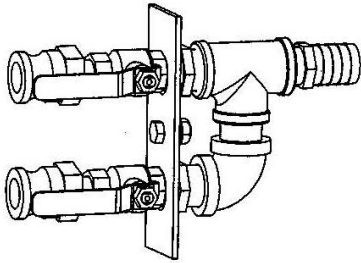

### FIRE HOSE CONNECT ASSEMBLY / SF12A

ITEM	PART DESCRIPTION	PART / DRAWER
1	Nipple, Reducing 1 1/2 x 3/4	01-301101
2	Hose Washe, 3/4"	01-401020
3	Garden Hose Adapter 3/4" GHT	01-401101

## CHEMICAL TANK ASSEMBLY SF12 / SF12-A

ITEM	PART DESCRIPTION	PART / DRAWER
1	Coupling Body (BTM)	01-410120
2	Barb Insert (TOP)	01-410121
3	Clamp	01-451000
4	Solution Tank, 2 1/2 Gal. w/Cap	29-131111

COIL INLET ASSEMBLY SF12		
ITEM	PART DESCRIPTION	PART / DRAWER
1	Elbow 3/4 x 90 Deg Bronze	01-111406
2	Nipple, 3/4 x 4 Bronze	01-291702
3	Hose Barb 3/4 x 3/4	01-411801
4	Clamp: Oetiker, for 1" Hose	01-451205
5	Hose, 1" Multi-Purpose	2231-32

**WASH ASSEMBLY (BLUE)  
SF12A**

ITEM	PART DESCRIPTION	PART / DRAWER
1	Bushing 3/4" x 1/2" Bronze	01-101906
2	Elbow 3/4" x 90 Deg Bronze	01-111406
3	Tee, 3/4" Bronze	01-161406
4	Nipple, 1/2" Close, Bronze	01-281002
5	Nipple	01-291102
6	Cam Lock Connector Blue	01-410107
7	Hose Barb 3/4" x 1"	01-411801
8	Capscrew: Zinc 5/16 x 3/4	02-121100
9	5/16-18 Zinc Serrated Nut	02-301200
10	Washer 5/16" Star	02-501202
11	EPDM Washer	02-550100
12	Ball Valve 1/2" Forged	05-201105
13	Outlet Plate	BTV1-0012

**WASH ASSEMBLY (RED)  
SF12A**

ITEM	PART DESCRIPTION	PART / DRAWER
1	Bushing 3/4" x 1/2" Bronze	01-101906
2	Elbow 3/4" x 90 Deg Bronze	01-111406
3	Tee, 3/4" Bronze	01-161406
4	Nipple, 1/2" Close, Bronze	01-281002
5	Nipple	01-291102
6	Cam Lock Connector Red	01-410106
7	Capscrew: Zinc 5//16 x 3/4	02-121100
8	5/16-18 Zinc Serrated Nut	02-301200
9	Washer 5/16" Star	02-501202
10	EPDM Washer	02-550100
11	Ball Valve 1/2" Forged	05-201105
12	Outlet Plate	BTV1-0012