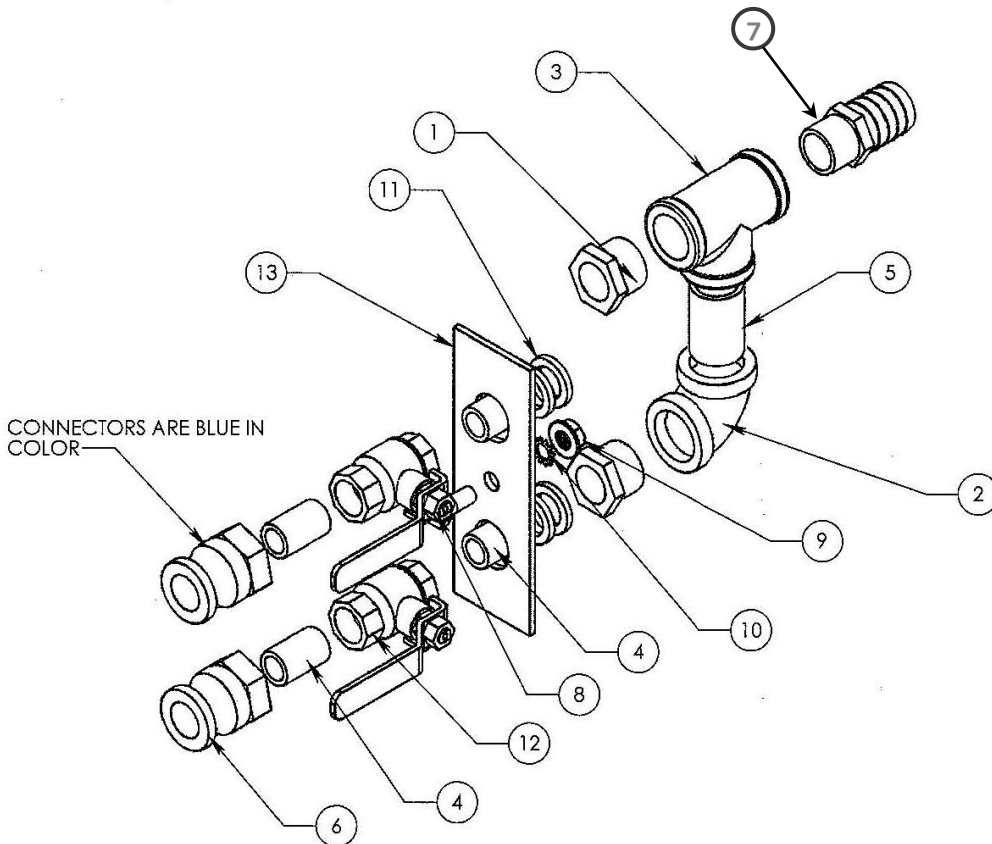

## CHEMICAL TANK ASSEMBLY SF12 / SF12-A

ITEM	PART DESCRIPTION	PART / DRAWER
1	Coupling Body (BTM)	01-410120
2	Barb Insert (TOP)	01-410121
3	Clamp	01-451000
4	Solution Tank, 2 1/2 Gal. w/Cap	29-131111

COIL INLET ASSEMBLY SF12		
ITEM	PART DESCRIPTION	PART / DRAWER
1	Elbow 3/4 x 90 Deg Bronze	01-111406
2	Nipple, 3/4 x 4 Bronze	01-291702
3	Hose Barb 3/4 x 3/4	01-411801
4	Clamp: Oetiker, for 1" Hose	01-451205
5	Hose, 1" Multi-Purpose	2231-32

**WASH ASSEMBLY (BLUE)  
SF12A**

ITEM	PART DESCRIPTION	PART / DRAWER
1	Bushing 3/4" x 1/2" Bronze	01-101906
2	Elbow 3/4" x 90 Deg Bronze	01-111406
3	Tee, 3/4" Bronze	01-161406
4	Nipple, 1/2" Close, Bronze	01-281002
5	Nipple	01-291102
6	Cam Lock Connector Blue	01-410107
7	Hose Barb 3/4" x 1"	01-411801
8	Capscrew: Zinc 5/16 x 3/4	02-121100
9	5/16-18 Zinc Serrated Nut	02-301200
10	Washer 5/16" Star	02-501202
11	EPDM Washer	02-550100
12	Ball Valve 1/2" Forged	05-201105
13	Outlet Plate	BTV1-0012

**WASH ASSEMBLY (RED)  
SF12A**

ITEM	PART DESCRIPTION	PART / DRAWER
1	Bushing 3/4" x 1/2" Bronze	01-101906
2	Elbow 3/4" x 90 Deg Bronze	01-111406
3	Tee, 3/4" Bronze	01-161406
4	Nipple, 1/2" Close, Bronze	01-281002
5	Nipple	01-291102
6	Cam Lock Connector Red	01-410106
7	Capscrew: Zinc 5//16 x 3/4	02-121100
8	5/16-18 Zinc Serrated Nut	02-301200
9	Washer 5/16" Star	02-501202
10	EPDM Washer	02-550100
11	Ball Valve 1/2" Forged	05-201105
12	Outlet Plate	BTV1-0012