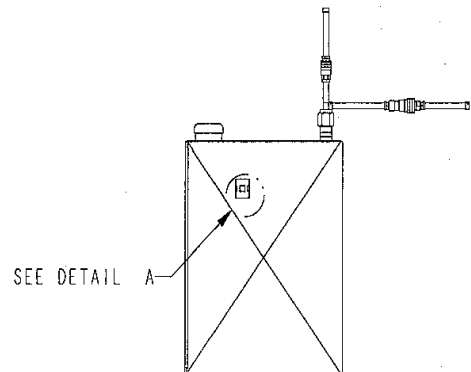

**METAL FUEL TANK ASSEMBLY / SF12A
TV1 20 LITER FUEL TANK**

ITEM	PART DESCRIPTION	PART / DRAWER
1	Push Lok Hose Barb	01-410104
2	Push Lok Hose Barb Nipple	01-410105
3	Hose Barb	01-411111
4	Filler Cap, Vented	01-431000
5	Uni Clamp	01-451020
6	Screw	02-101770
7	Hex Nut	02-301004
8	Bumper	03-241102
9	Fuel Line	2202-24
10	Fuel Line	2202-9
11	Fuel Tank Weldment	BTV1-0205
12	Fuel Inlet Assembly	ETV1-0010-3