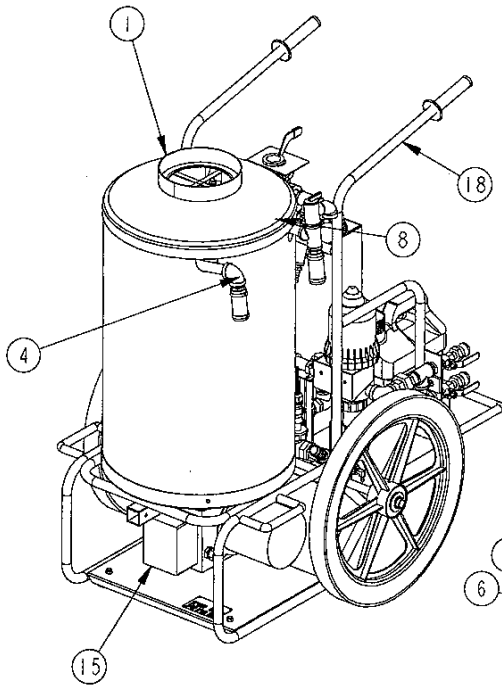

**WATER HEATER / SF12A
W/INJ., METAL FUEL TANK**

ITEM	PART DESCRIPTION	PART / DRAWER
1	Heat Chamber Assembly	BTV1-0020-1
2	Fire Hose Connect Assembly	ETV1-0002
3	Water Outlet, Rinse	ETV1-0004
4	Coil Inlet Assembly	ETV1-0006
5	Chemical Tank Assembly	ETV1-0011
6	Water Outlet, Wash	ETV1-0015
7	Mixing Valve Assembly	ETV1-0020
8	Coil Outlet Assembly	ETV1-0021
9	Injector Assembly	ETV1-0022
10	Water Inlet Assembly	ETV1-0025
11	Handle	ETV1-0063
12	Fuel Tank Assembly	ETV1-0009-2
13	Control Box Assembly	FTV1-0001
14	Wiring Diagram	FTV1-0002
15	Burner Assembly	GTV1-0001-1
16	Decal Assembly	ITV1-0001
17	Packaging Assembly	JTV1-0001
18	Machine Sub-Assembly	XTV1-0003

NOTE: SOME ITEMS NOT SHOWN FOR CLARITY