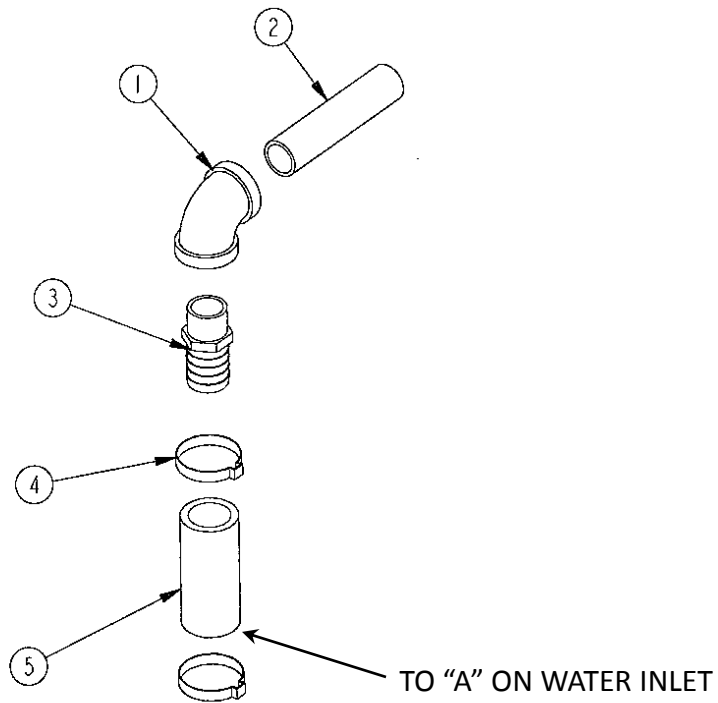

### FIRE HOSE CONNECT ASSEMBLY / SF12A

ITEM	PART DESCRIPTION	PART / DRAWER
1	Nipple, Reducing 1 1/2 x 3/4	01-301101
2	Hose Washe, 3/4"	01-401020
3	Garden Hose Adapter 3/4" GHT	01-401101

## CHEMICAL TANK ASSEMBLY SF12 / SF12-A

ITEM	PART DESCRIPTION	PART / DRAWER
1	Coupling Body (BTM)	01-410120
2	Barb Insert (TOP)	01-410121
3	Clamp	01-451000
4	Solution Tank, 2 1/2 Gal. w/Cap	29-131111

COIL INLET ASSEMBLY SF12		
ITEM	PART DESCRIPTION	PART / DRAWER
1	Elbow 3/4 x 90 Deg Bronze	01-111406
2	Nipple, 3/4 x 4 Bronze	01-291702
3	Hose Barb 3/4 x 3/4	01-411801
4	Clamp: Oetiker, for 1" Hose	01-451205
5	Hose, 1" Multi-Purpose	2231-32

**WASH ASSEMBLY (BLUE)  
SF12A**

ITEM	PART DESCRIPTION	PART / DRAWER
1	Bushing 3/4" x 1/2" Bronze	01-101906
2	Elbow 3/4" x 90 Deg Bronze	01-111406
3	Tee, 3/4" Bronze	01-161406
4	Nipple, 1/2" Close, Bronze	01-281002
5	Nipple	01-291102
6	Cam Lock Connector Blue	01-410107
7	Hose Barb 3/4" x 1"	01-411801
8	Capscrew: Zinc 5/16 x 3/4	02-121100
9	5/16-18 Zinc Serrated Nut	02-301200
10	Washer 5/16" Star	02-501202
11	EPDM Washer	02-550100
12	Ball Valve 1/2" Forged	05-201105
13	Outlet Plate	BTV1-0012

**WASH ASSEMBLY (RED)  
SF12A**

ITEM	PART DESCRIPTION	PART / DRAWER
1	Bushing 3/4" x 1/2" Bronze	01-101906
2	Elbow 3/4" x 90 Deg Bronze	01-111406
3	Tee, 3/4" Bronze	01-161406
4	Nipple, 1/2" Close, Bronze	01-281002
5	Nipple	01-291102
6	Cam Lock Connector Red	01-410106
7	Capscrew: Zinc 5//16 x 3/4	02-121100
8	5/16-18 Zinc Serrated Nut	02-301200
9	Washer 5/16" Star	02-501202
10	EPDM Washer	02-550100
11	Ball Valve 1/2" Forged	05-201105
12	Outlet Plate	BTV1-0012