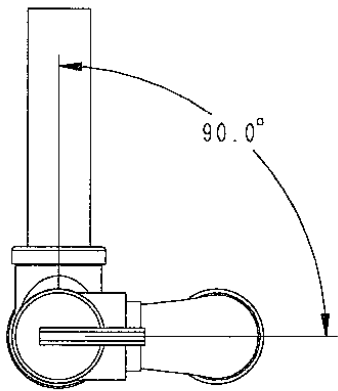

SIDE VIEW

**METAL FUEL TANK ASSEMBLY / SF12A  
TV1 20 LITER FUEL TANK**

ITEM	PART DESCRIPTION	PART / DRAWER
1	Push Lok Hose Barb	01-410104
2	Push Lok Hose Barb Nipple	01-410105
3	Hose Barb	01-411111
4	Filler Cap, Vented	01-431000
5	Uni Clamp	01-451020
6	Screw	02-101770
7	Hex Nut	02-301004
8	Bumper	03-241102
9	Fuel Line	2202-24
10	Fuel Line	2202-9
11	Fuel Tank Weldment	BTV1-0205
12	Fuel Inlet Assembly	ETV1-0010-3

CENTER PADS ON THREE SIDES

DETAIL A  
SCALE 1.000

**WRENCH ASSEMBLY / SF12  
TVI MIX VALVE**

ITEM	PART DESCRIPTION	PART / DRAWER
1	Set Screw 8-32 x 5/16"	02-100507
2	Allen Wrench 5/64"	02-100508
3	Cover	02-100509
4	Wrench Weldment	BTV1-0076

NOTE: NOT ALL PARTS ARE SHOWN ON THIS PAGE

TOP VIEW:  
TURN UP AS SHOWN

COIL OUTLET ASSEMBLY / SF12A		
ITEM	PART DESCRIPTION	PART / DRAWER
1	Elbow St 3/4 x 90 Bronze	01-131406
2	Tee, 3/4 Bronze	01-161406
3	Nipple, 3/4 x 4 Bronze	01-291702
4	Hose Barb 3/4 x 3/4	01-411801
5	Clamp: Oetiker, for 1" Hose	01-451205
6	Pressure Relief Valve, 150 PSI	05-101410
7	Hose, 1" Multi-Purpose	2231-23

ARROWS INDICATE DIRECTION OF FLOW. SOME COMPONENTS ARE DEPENDENT UPON FLOW DIRECTION. ENSURE ALL COMPONENTS ARE INSTALLED PROPERLY.