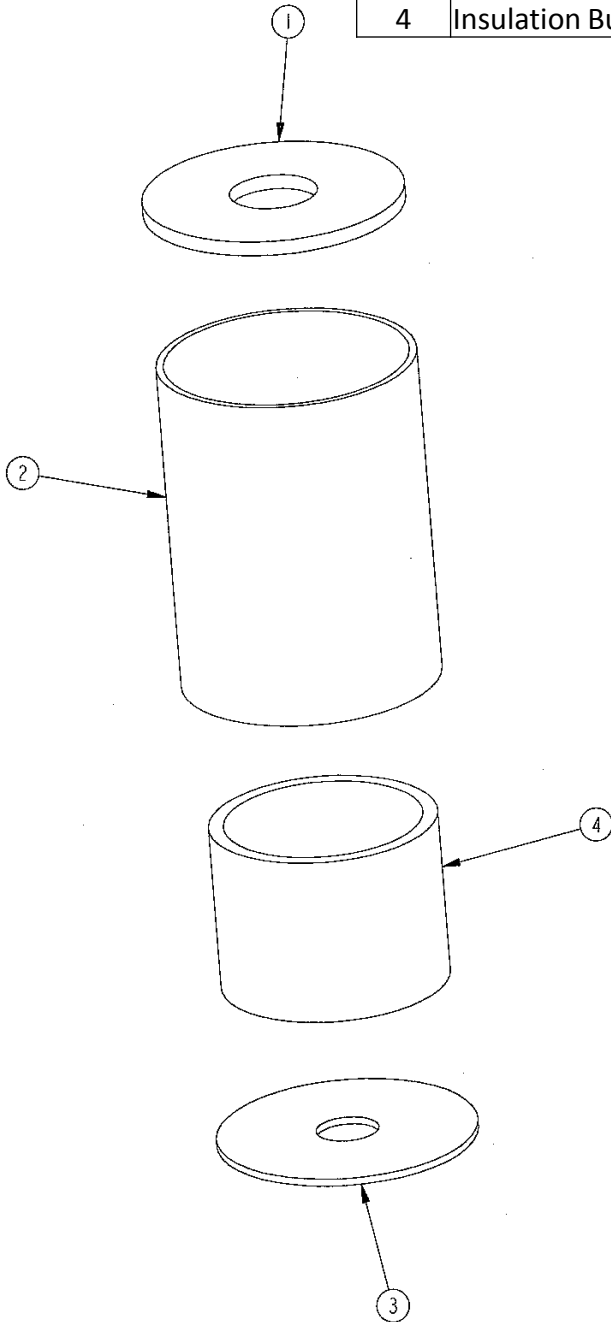

INSULATION ASSEMBLY / SF12A

ITEM	PART DESCRIPTION	PART / DRAWER
1	Stack Head Ring	H01-0002
2	Insulation Blanket	H01-0019
3	Burner Head Ring	HTV1-0003
4	Insulation Bucket	101-0349