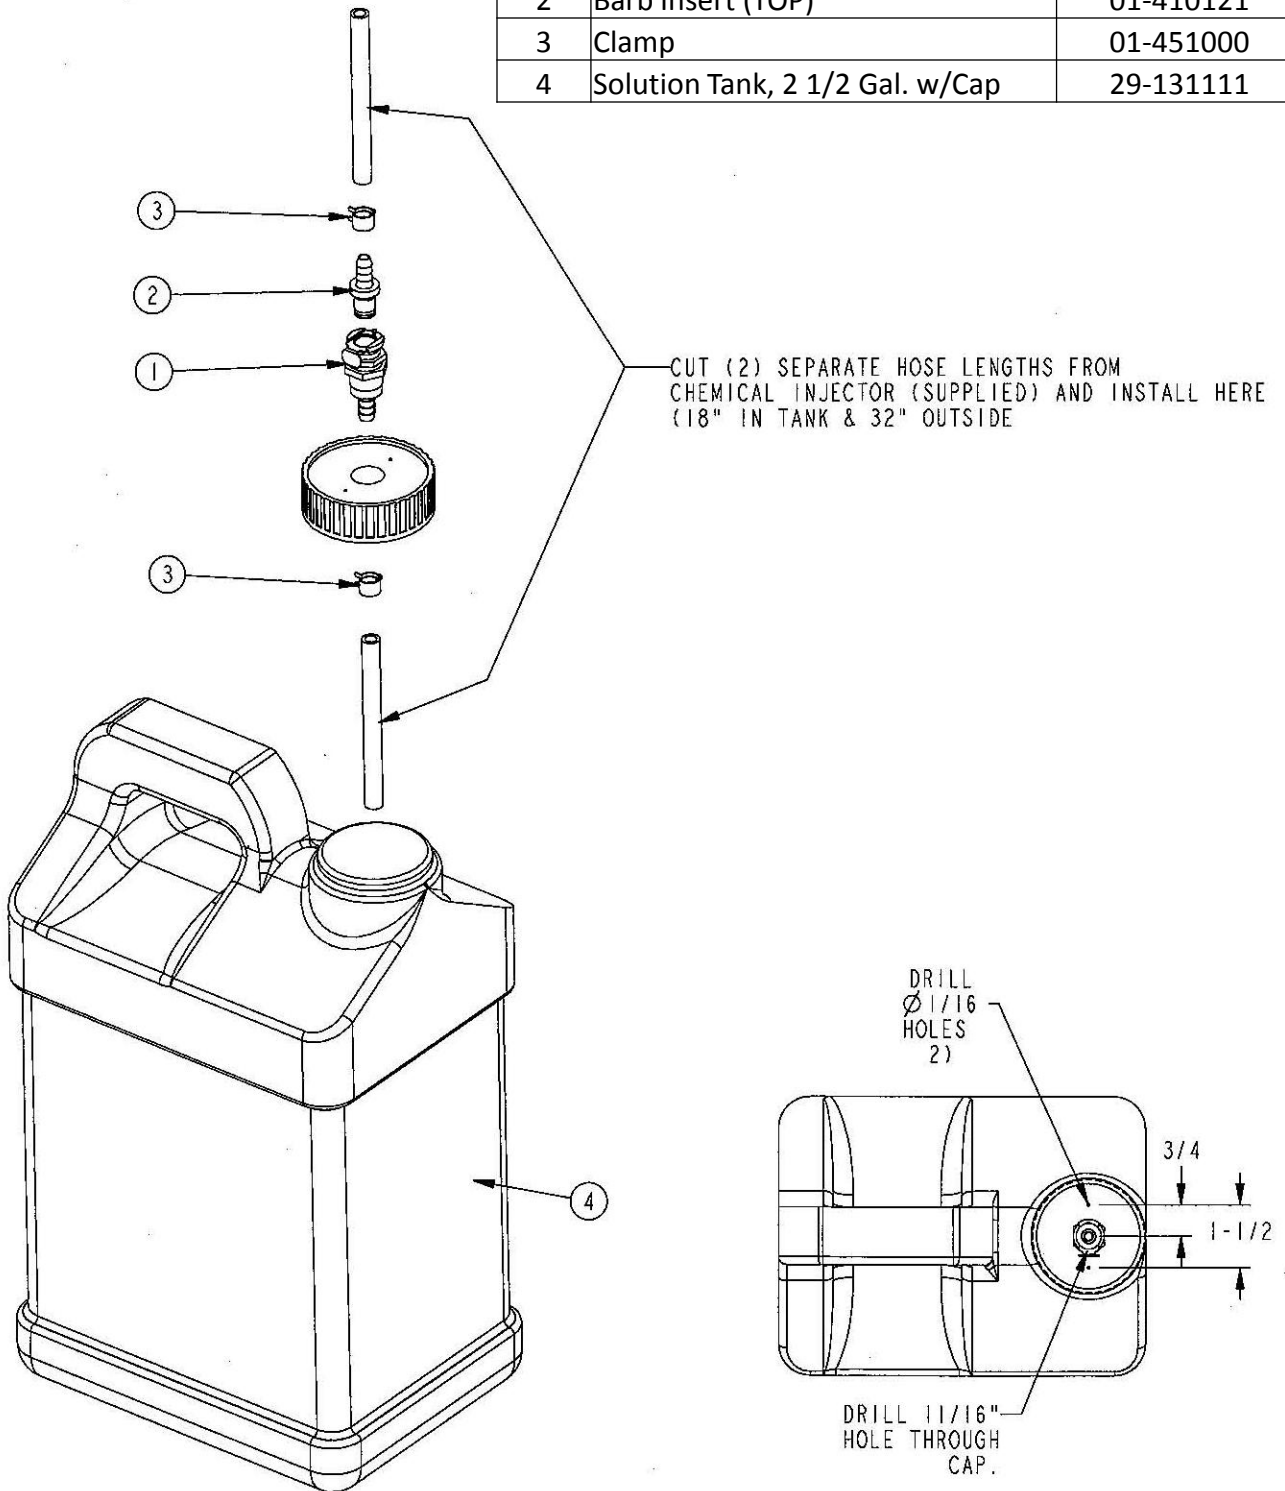

CHEMICAL TANK ASSEMBLY SF12 / SF12-A

ITEM	PART DESCRIPTION	PART / DRAWER
1	Coupling Body (BTM)	01-410120
2	Barb Insert (TOP)	01-410121
3	Clamp	01-451000
4	Solution Tank, 2 1/2 Gal. w/Cap	29-131111