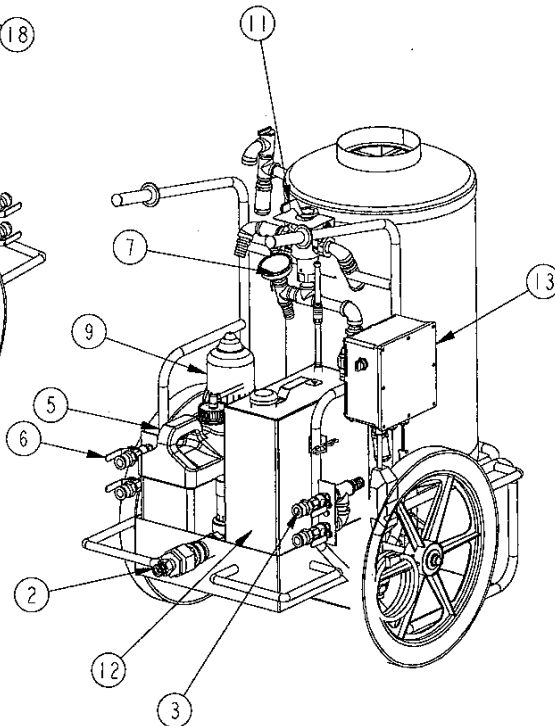

**WATER HEATER / SF12A
W/INJ., METAL FUEL TANK**

ITEM	PART DESCRIPTION	PART / DRAWER
1	Heat Chamber Assembly	BTV1-0020-1
2	Fire Hose Connect Assembly	ETV1-0002
3	Water Outlet, Rinse	ETV1-0004
4	Coil Inlet Assembly	ETV1-0006
5	Chemical Tank Assembly	ETV1-0011
6	Water Outlet, Wash	ETV1-0015
7	Mixing Valve Assembly	ETV1-0020
8	Coil Outlet Assembly	ETV1-0021
9	Injector Assembly	ETV1-0022
10	Water Inlet Assembly	ETV1-0025
11	Handle	ETV1-0063
12	Fuel Tank Assembly	ETV1-0009-2
13	Control Box Assembly	FTV1-0001
14	Wiring Diagram	FTV1-0002
15	Burner Assembly	GTV1-0001-1
16	Decal Assembly	ITV1-0001
17	Packaging Assembly	JTV1-0001
18	Machine Sub-Assembly	XTV1-0003

NOTE: SOME ITEMS NOT SHOWN FOR CLARITY