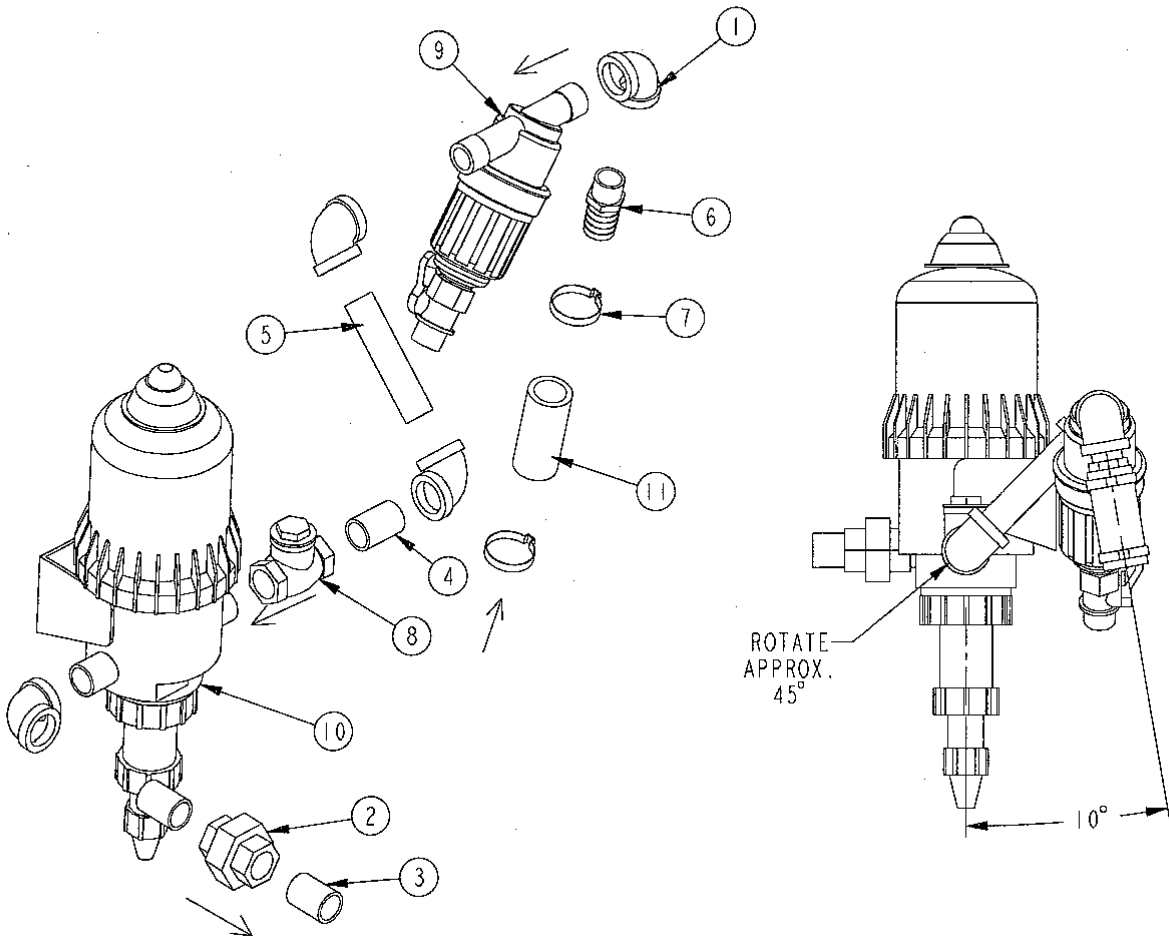

SIDE VIEW

**METAL FUEL TANK ASSEMBLY / SF12A  
TV1 20 LITER FUEL TANK**

ITEM	PART DESCRIPTION	PART / DRAWER
1	Push Lok Hose Barb	01-410104
2	Push Lok Hose Barb Nipple	01-410105
3	Hose Barb	01-411111
4	Filler Cap, Vented	01-431000
5	Uni Clamp	01-451020
6	Screw	02-101770
7	Hex Nut	02-301004
8	Bumper	03-241102
9	Fuel Line	2202-24
10	Fuel Line	2202-9
11	Fuel Tank Weldment	BTV1-0205
12	Fuel Inlet Assembly	ETV1-0010-3

NOTE: NOT ALL PARTS ARE SHOWN ON THIS PAGE

TOP VIEW:  
TURN UP AS SHOWN

COIL OUTLET ASSEMBLY / SF12A		
ITEM	PART DESCRIPTION	PART / DRAWER
1	Elbow St 3/4 x 90 Bronze	01-131406
2	Tee, 3/4 Bronze	01-161406
3	Nipple, 3/4 x 4 Bronze	01-291702
4	Hose Barb 3/4 x 3/4	01-411801
5	Clamp: Oetiker, for 1" Hose	01-451205
6	Pressure Relief Valve, 150 PSI	05-101410
7	Hose, 1" Multi-Purpose	2231-23

## COIL OUTLET ASSEMBLY / SF12A

ITEM	PART DESCRIPTION	PART / DRAWER
1	Elbow 3/4 x 90 Deg Bronze	01-111406
2	Union, 3/4 Bronze	01-171406
3	Nipple, 3/4 Close, Bronze	01-291000
4	Nipple, 3/4 x 1 1/2 Bronze	01-291102
5	Nipple, 3/4 x 4 Bronze	01-291702
6	Hose Barb 3/4 x 3/4	01-411801
7	Clamp: Oetiker, for 1" Hose	01-451205
8	Check Valve, Cast Brass	05-121210
9	3/4" Filter	05-121910
10	Dosatron Chemical Injection	05-121920
11	Hose, 1" Multi-Purpose	2231-40

ARROWS INDICATE DIRECTION OF FLOW. SOME COMPONENTS ARE DEPENDENT UPON FLOW DIRECTION. ENSURE ALL COMPONENTS ARE INSTALLED PROPERLY.