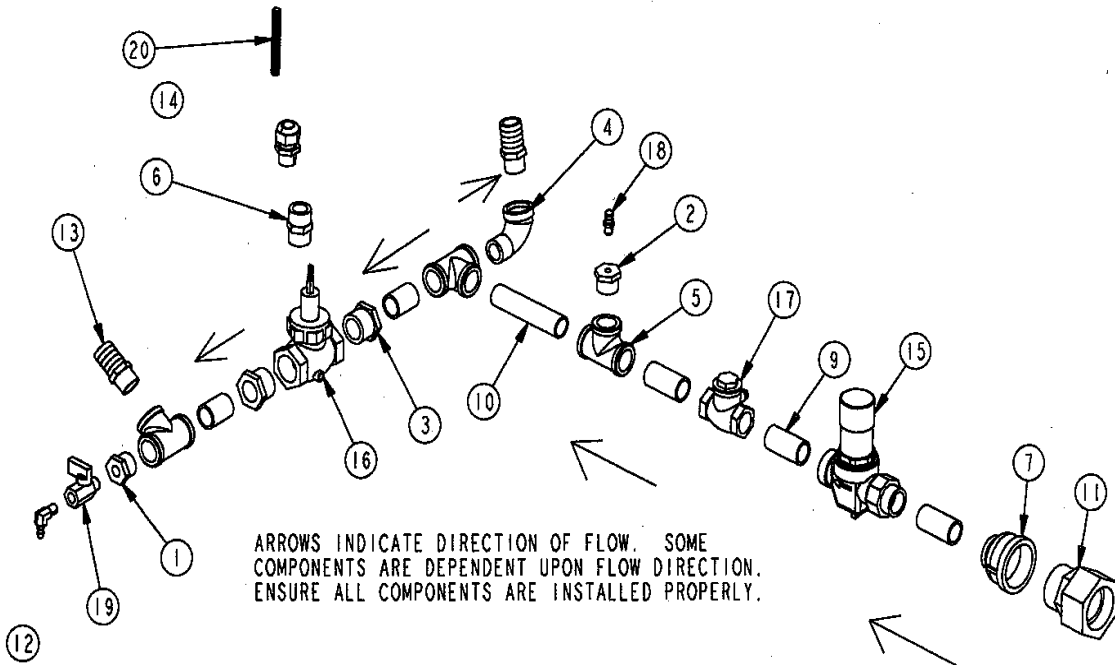

WATER INLET ASSEMBLY / SF12A

ITEM	PART DESCRIPTION	PART / DRAWER
1	Bushing 3/4" x 1/4 Bronze	01-101900
2	Bushing 3/4" x 1/8 Bronze	01-101904
3	Bushing 1 x 3/4 Bronze	01-102006
4	Elbow St 3/4 x 90 Bronze	01-131406
5	Tee, 3/4 Bronze	01-161406
6	Coupling, PVC 1/2" NPT BLK	01-201305
7	Coupling, Bronze 1 1/2 x 1" Bronze	01-221305
8	Nipple, 3/4 Close, Bronze	01-291000
9	Nipple, 3/4 x 4, Bronze	01-291702
10	Nipple, 1" x 2"	01-301302
11	Fire Hose 1 1/2 x 1" NPT	01-401105
12	Hose Barb	01-411102
13	Hose Barb 3/4 x 3/4	01-411801
14	Heyco Connector	03-192520
15	Pressure Control, 1"	04-101730
16	Flow Switch	04-101930
17	Check Valve, Cast Brass	05-121210
18	Air Valve 1/8"	05-141000
19	1/4" Ball Valve, 1/4 N x 1/4 F	05-201210
20	Conduit, 5/16" Black Nylon	1032-25