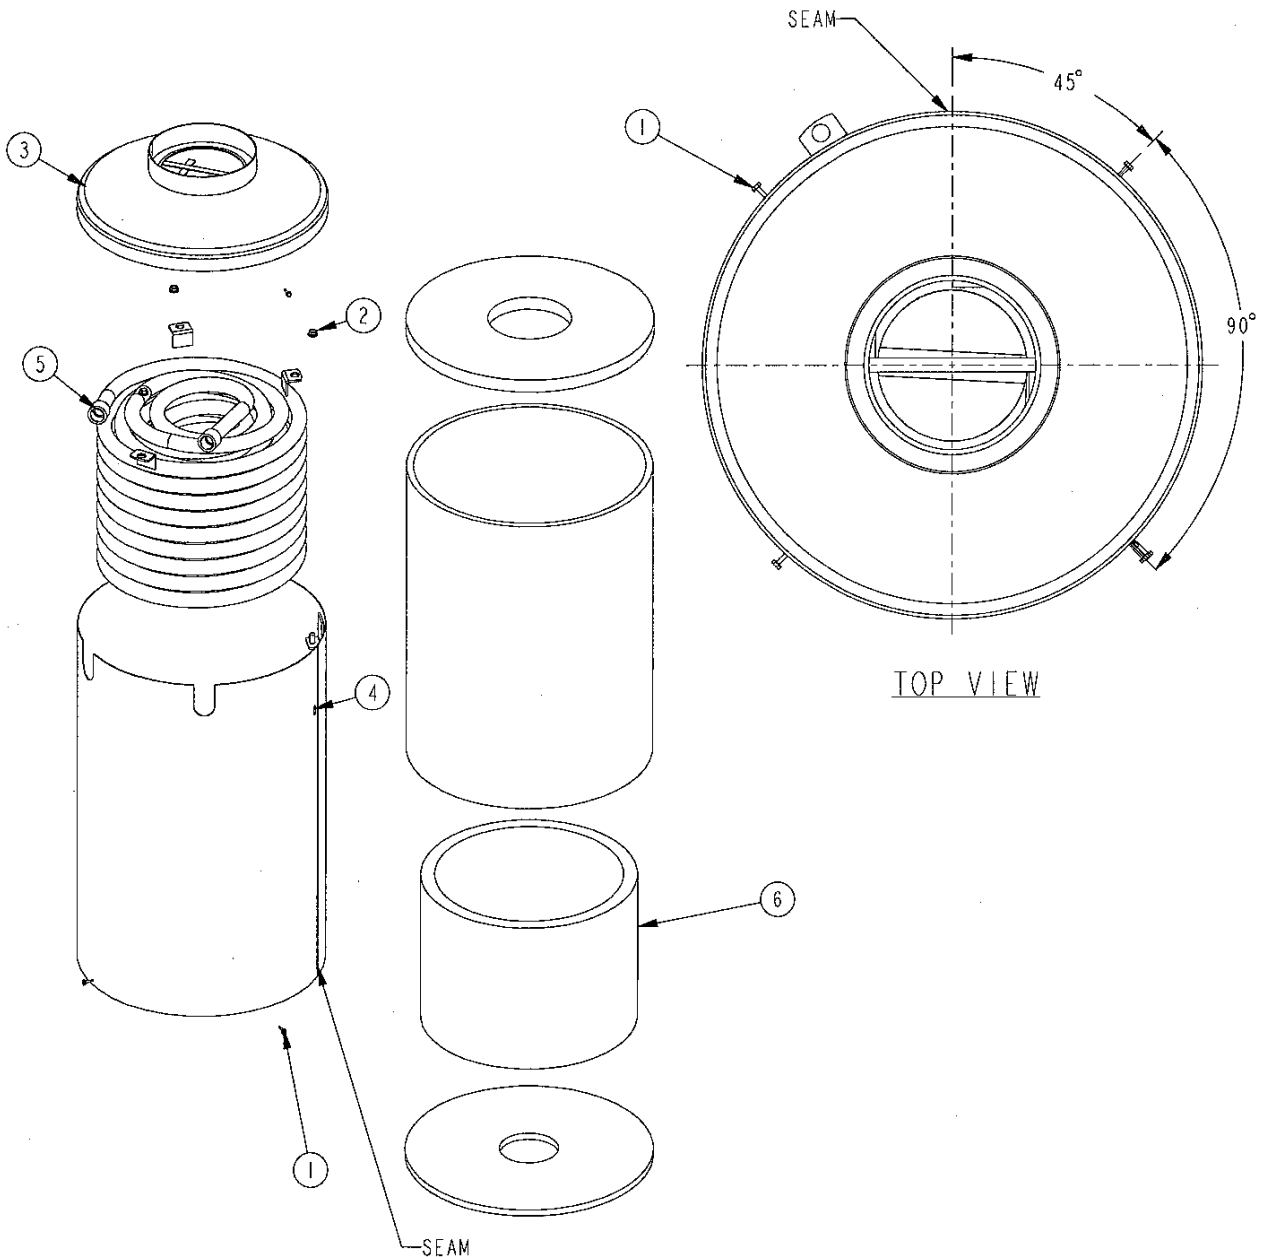

HEAT CHAMBER ASSEMBLY / SF12A

ITEM	PART DESCRIPTION	PART / DRAWER
1	Screw, Teks #10-16 x 3/4	02-101400
2	3/8 Nut Serrated	02-301300
3	Stack Head Weldment 10"	B01-0068
4	Wrapper Weldment, 27"	BTV1-0014-1
5	Heating Coil Weldment	BTV1-0015-1
6	Insulation Assembly	HTV1-0004